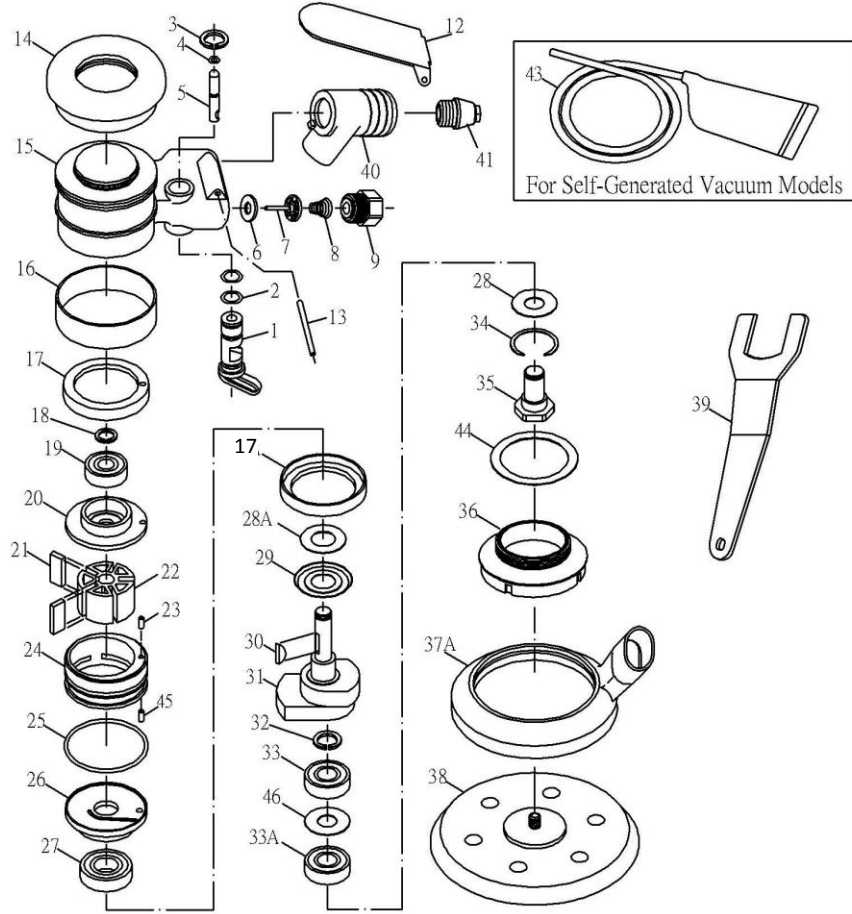

OS-601S GAV HAVALI ORBİTAL ZIMPARA

No.	TANIM	ADET	FİYAT \$	No.	TANIM	ADET	FİYAT \$
01	REGULATOR	1	6.00	26	FRONT PLATE	1	15.00
02	O-RING	2	1.00	27	BEARING (6002ZZ)	1	8.00
03	SNAP RING	1	2.00	28	WASHER	1	3.00
04	O-RING	1	1.00	28A	WASHER	1	3.00
05	VALVE STEM	1	4.00	29	WASHER	1	4.00
06	WASHER	1	2.00	30	ROTOR KEY	1	3.00
07	VALVE	1	4.00	31	MOTOR SHAFT BALANCER (6")	1	25.00
08	SPRING	1	2.00	32	SNAP RING	1	2.00
09	AIR INLET	1	4.00	33	BEARING (6001LU)	1	8.00
12	LEVER	1	5.00	33A	BEARING (6001)	1	8.00
13	PIN	1	2.00	34	SNAP RING	1	3,00
14	PROTECTING RUBBER	1	7.00	35	SHAFT	1	10.00
15	HOUSING	1	20.00	36	HOUSING COVER	1	15.00
16	SKIRT	1	5.00	37A	SHROUD	1	10.00
17	RUBBER BUSHING	2	5.00	38	PAD HOOK-UP	1	10.00
18	SNAP RING	1	2.00	39	STOP SPANNER	1	6.00
19	BEARING (6000ZZ)	1	8.00	40	VACUUM ADAPTER	1	6.00
20	REAR PLATE	1	15.00	41	MUFFLER BODY	1	5.00
21	ROTOR BLADE	5	1.50	43	RUBBER HOSE & BAG	1	18.00
22	ROTOR	1	15.00	44	WASHER	1	4.00
23	PIN (3*12L)	1	1.00	45	PIN	1	1.00
24	CYLINDER	1	20.00	46	SHIM	1	2.00
25	O-RING	1	2.00				